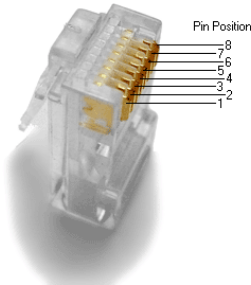

CAT5 Cable Wiring.

RJ45 Connector.

4 x Twisted Pairs of cable

From Left to Right – 8 x pins.

The RJ 45 Connector lip is pointing downwards:

B-Standard Wiring.

Straight cable.

Pin 1 - Orange White
Pin 2 - Orange
Pin 3 - Green White
Pin 4 - Blue
Pin 5 - Blue White
Pin 6 - Green
Pin 7 - Brown White
Pin 8 - Brown

Cross Over Cable.

Pin 1 - Green White
Pin 2 - Green
Pin 3 - Orange White
Pin 4 - Blue
Pin 5 - Blue White
Pin 6 - Orange
Pin 7 - Brown White
Pin 8 - Brown

Maximum length of 100m.

Including Flyleads and Patch Panel cables it is recommended that no longer than 90m for a network cable.